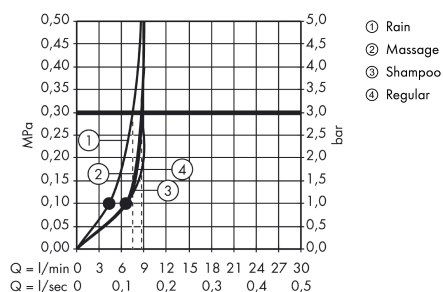

Flowchart

The consumption was measured in combination with the appropriate fittings (thermostat/mixer/in-wall valve) to reflect actual application in practice.