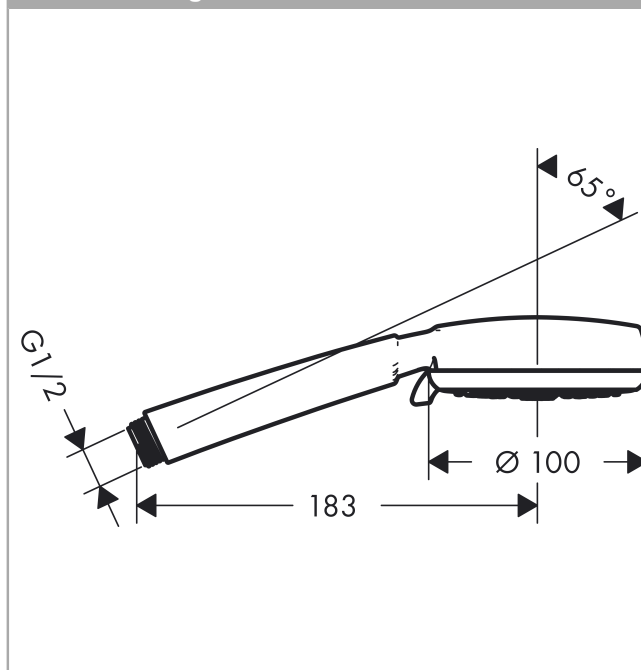

#### product features

- shower head size: 100 mm
- spray type adjustment by turning spray disc
- spray type: Rain, Shampoo spray, Normal spray, Massage spray
- maximum flow rate (at 0.3 MPa): 9 l/min
- with internal water conduction
- rinseable dirt filter
- connection thread G ½
- connection dimension: DN15
- suitable for continuous flow water heaters

### Scale drawing