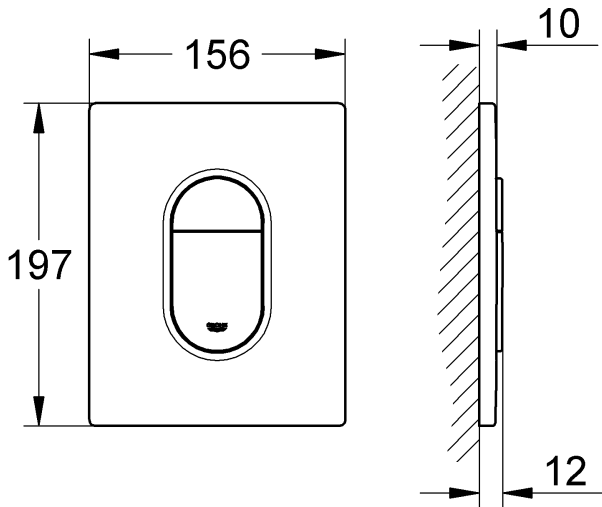

38 844

38 858