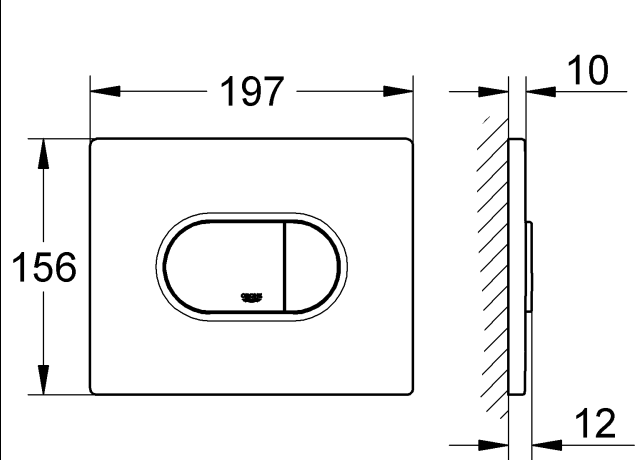

Bitte diese Anleitung an den Benutzer der Armatur weitergeben!
Please pass these instructions on to the end user of the fitting!
S.v.p remettre cette instruction à l'utilisateur de la robinetterie!