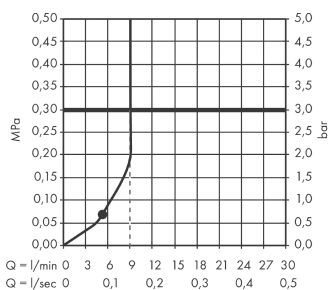

Flowchart

The consumption was measured in combination with the appropriate fittings (thermostat/mixer/in-wall valve) to reflect actual application in practice.