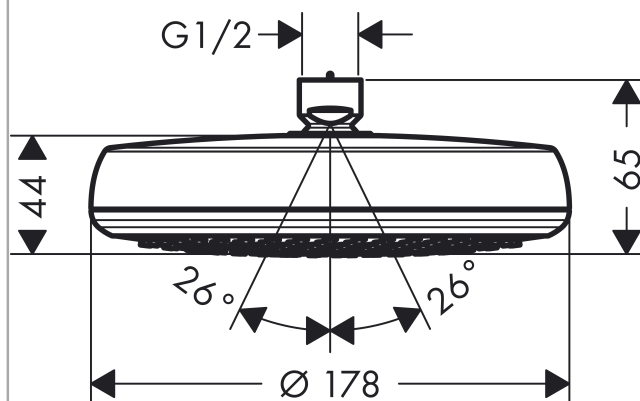

Scale drawing