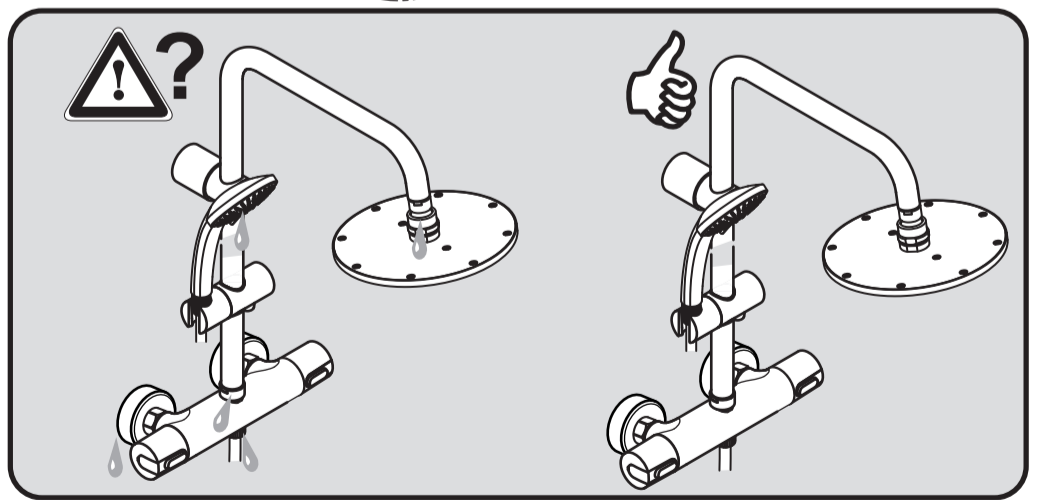

IDEALRAIN
 A 5686 ..

0113 / A 866 428 40
 Made in Germany

Ideal Standard International BVBA
 Corporate Village - Gent Building
 Da Vincilaan 2
 1935 Zaventem
 Belgium

www.idealstandardinternational.com

P bar	MAX. 10 0,5	5 1		Q (3 bar)	
				l/min	
T °C	MAX. 80	65 55			
				8	11