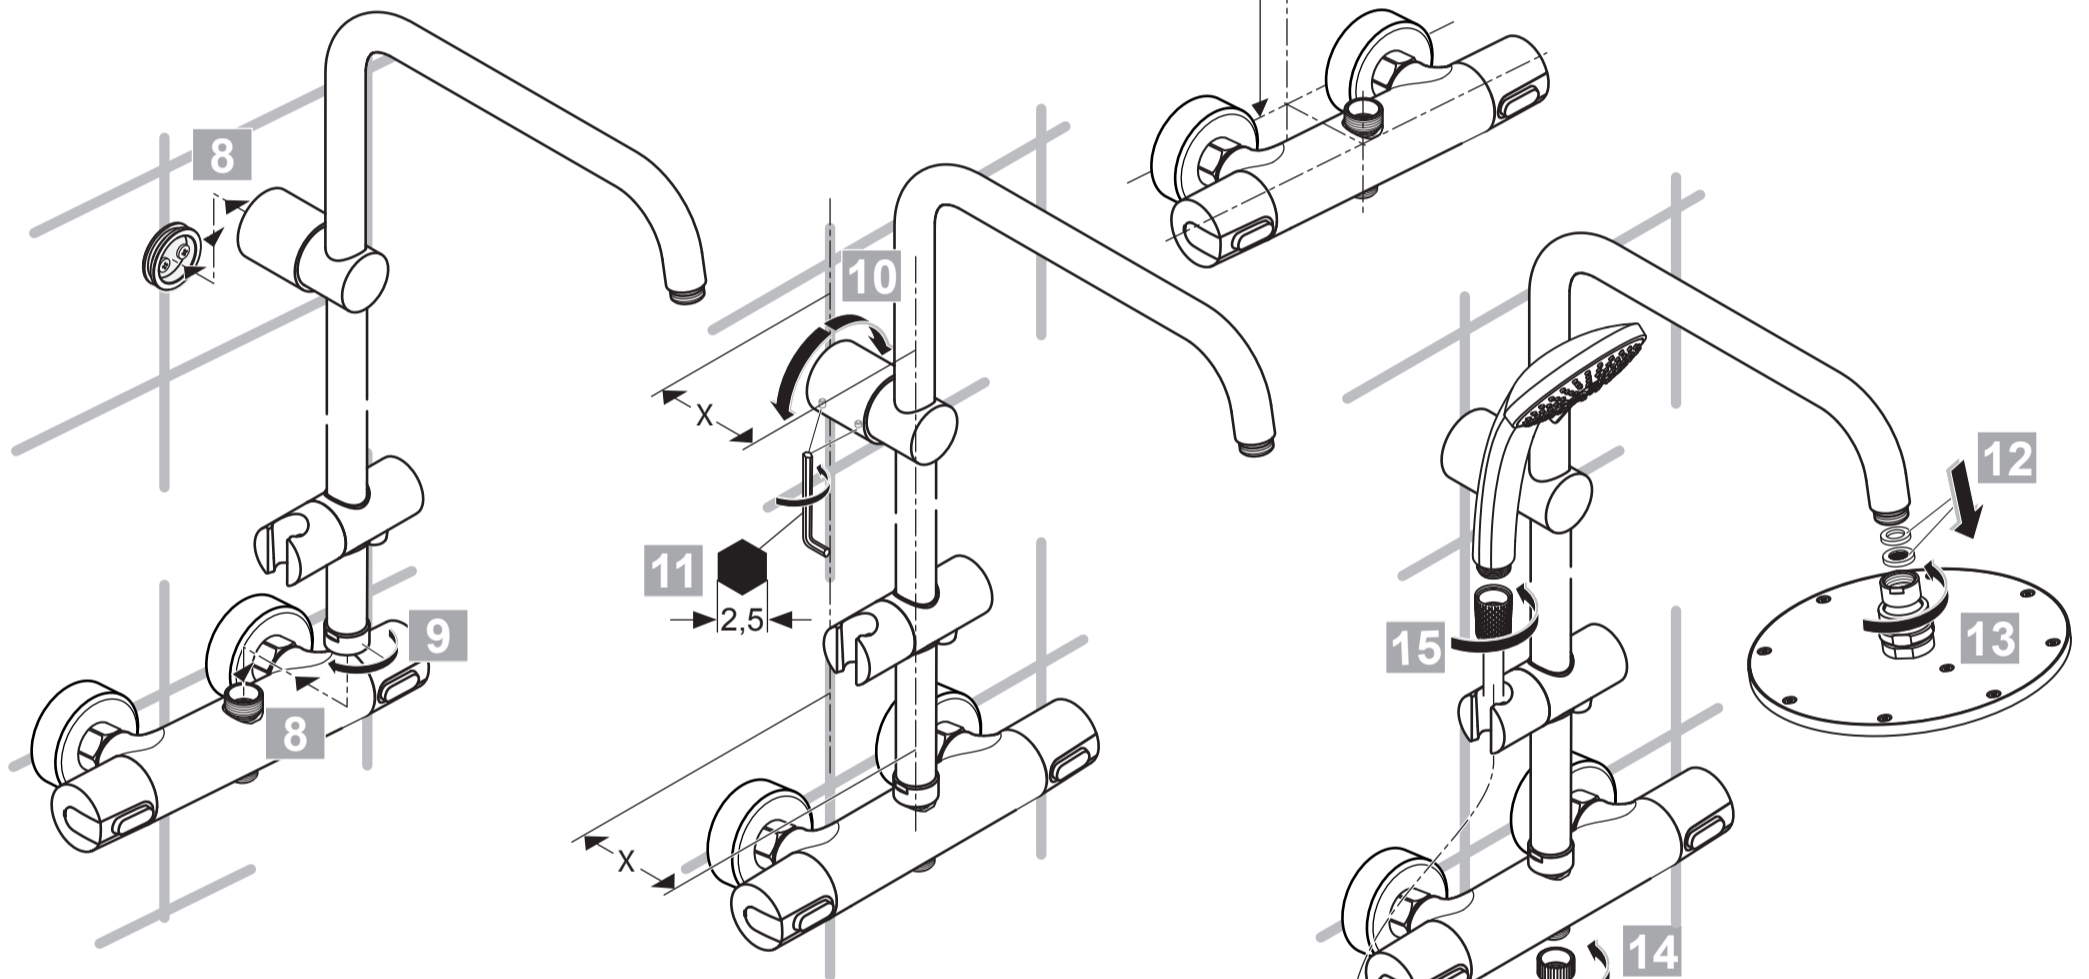

IDEALRAIN
 A 5686 ..

0113 / A 866 428 40
 Made in Germany

Ideal Standard International BVBA
 Corporate Village - Gent Building
 Da Vincilaan 2
 1935 Zaventem
 Belgium

www.idealstandardinternational.com

P bar	MAX. 10 0,5	5 1		Q (3 bar)	
				l/min	
T °C	MAX. 80	65 55			
				8	11