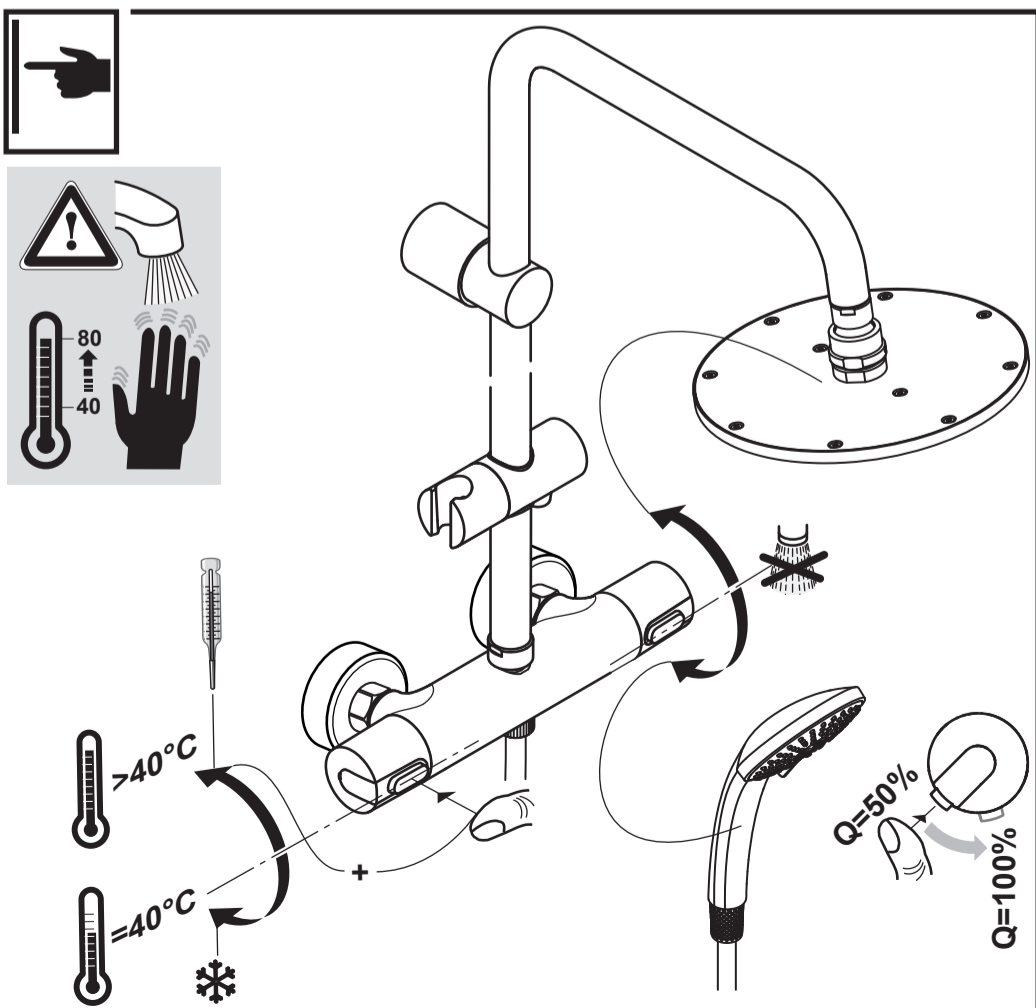

IDEALRAIN
 A 5686 ..

0113 / A 866 428 40
 Made in Germany

Ideal Standard International BVBA
 Corporate Village - Gent Building
 Da Vincilaan 2
 1935 Zaventem
 Belgium

www.idealstandardinternational.com

P bar	MAX. 10 0,5	5 1		Q (3 bar)	
				l/min	
T °C	MAX. 80	65 55			
				8	11