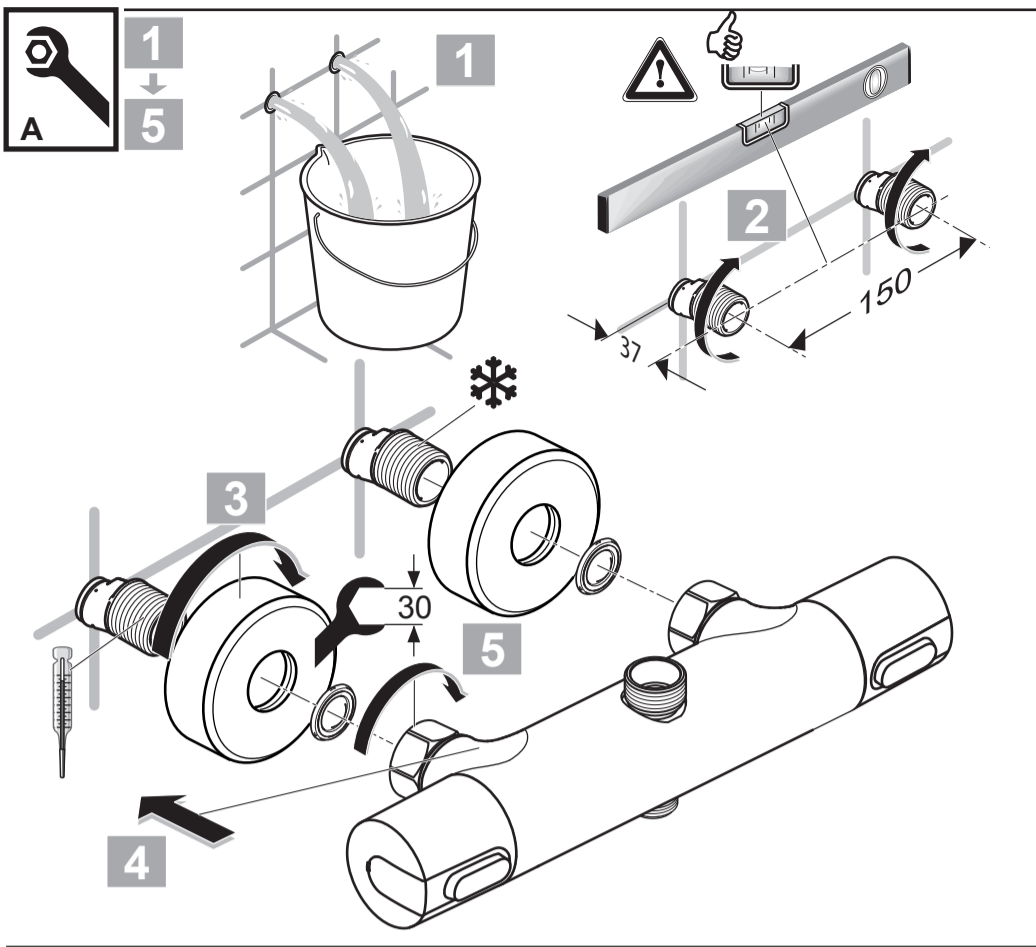

IDEALRAIN
 A 5686 ..

0113 / A 866 428 40
 Made in Germany

Ideal Standard International BVBA
 Corporate Village - Gent Building
 Da Vincilaan 2
 1935 Zaventem
 Belgium

www.idealstandardinternational.com

P bar	MAX. 10 0,5	5 1		Q (3 bar)	
				l/min	
T °C	MAX. 80	65 55			
				8	11