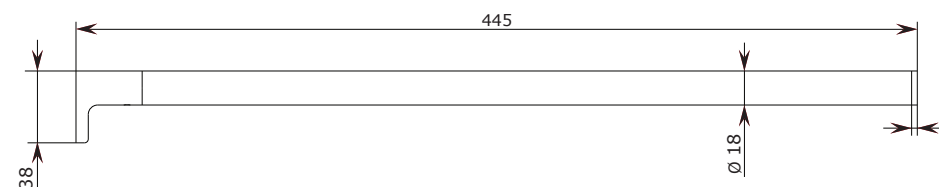

XX = AA

Position

1 = H 961 977 NU

2 = H 961 978 NU

3 = H 961 979 XX

IS Ideal
STANDARD

CONNECT

A 9181 ..

1011 / H 965 783

(+ A 865 612)

Made by JADO in E.U.

Ideal Standard International BVBA
Chaussée de Wavre, 1789 - box 15
1160 Bruxelles
Belgium

www.idealstandardinternational.com