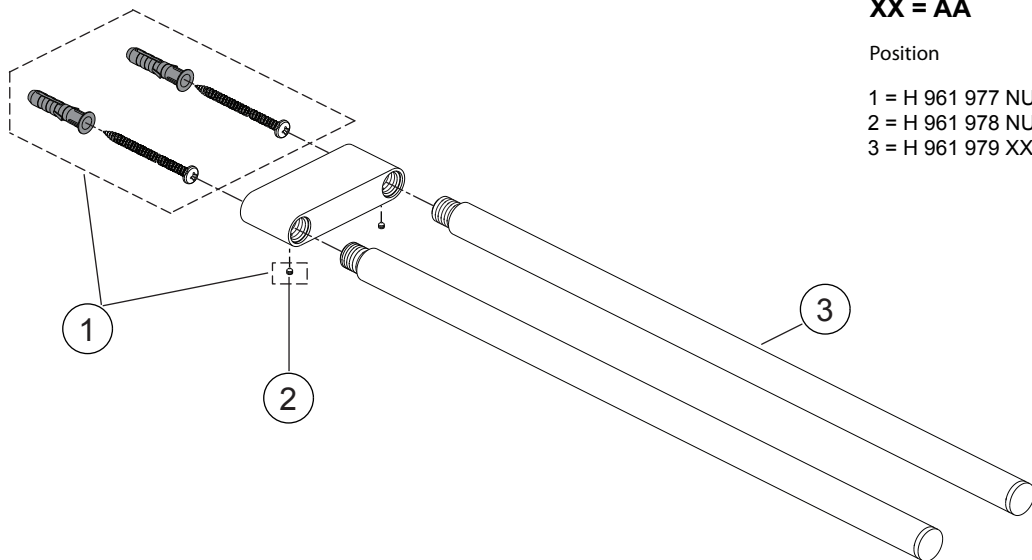

XX = AA

Position

1 = H 961 977 NU

2 = H 961 978 NU

3 = H 961 979 XX

IS Ideal
STANDARD

CONNECT

A 9181 ..

1011 / H 965 783

(+ A 865 612)

Made by JADO in E.U.

Ideal Standard International BVBA
Chaussée de Wavre, 1789 - box 15
1160 Bruxelles
Belgium

www.idealstandardinternational.com