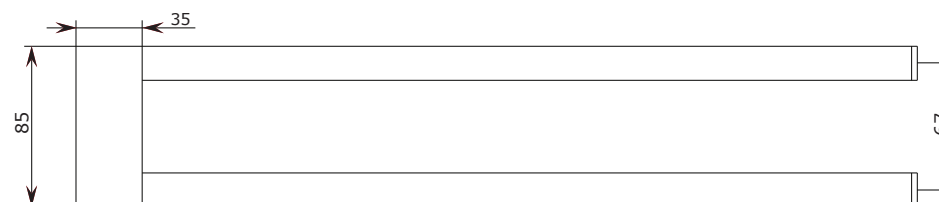

XX = AA

Position

1 = H 961 977 NU

2 = H 961 978 NU

3 = H 961 979 XX

IS Ideal
STANDARD

CONNECT

A 9181 ..

1011 / H 965 783

(+ A 865 612)

Made by JADO in E.U.

Ideal Standard International BVBA
Chaussée de Wavre, 1789 - box 15
1160 Bruxelles
Belgium

www.idealstandardinternational.com