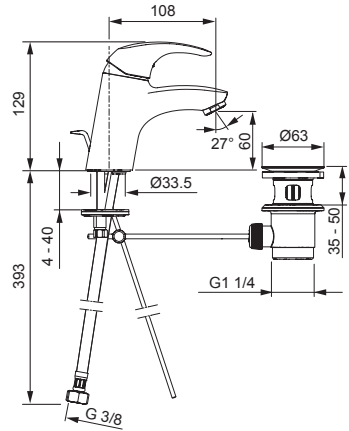

Technical data	4
Installation	5–6
Operation.....	7
Maintenance.....	7–11
Spare parts.....	12

1400F

EN 817

I (ISO 3822)

100 - 1000 kPa

0.1 l/s (300 kPa with flow controller)

max. +90°C

1411F