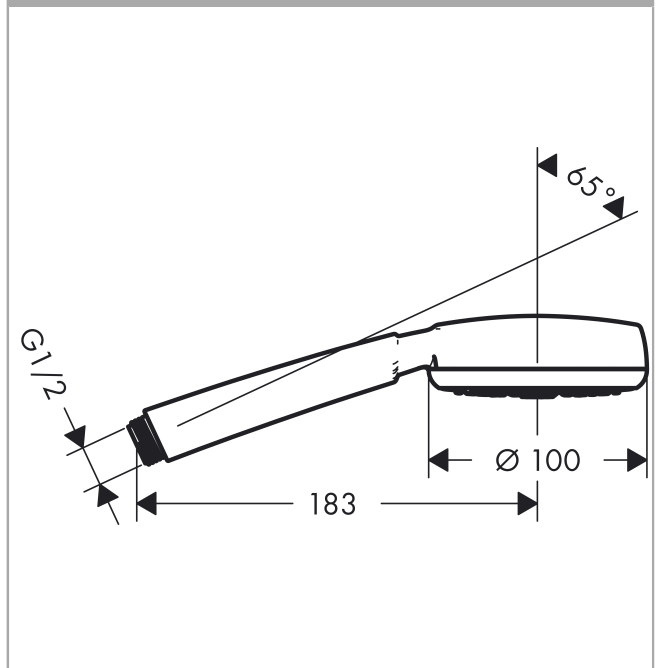

Scale drawing