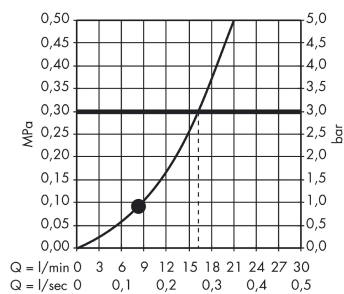

Flowchart

The consumption was measured in combination with the appropriate fittings (thermostat/mixer/in-wall valve) to reflect actual application in practice.