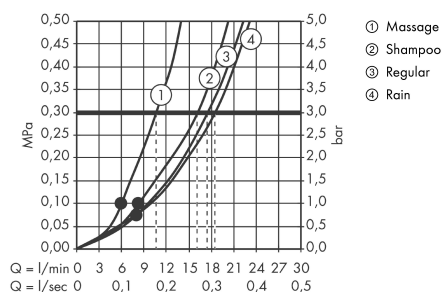

Crometta 100

Crometta 100 Vario hand shower

Surfaces: **white/chrome** Article Number: **26824400**

Description

product features

- shower head size: 100 mm
- spray type adjustment by turning spray disc
- spray type: Rain, Normal spray, Shampoo spray, Massage spray
- maximum flow rate (at 0.3 MPa): 18 l/min
- with internal water conduction
- rinseable dirt filter
- connection thread G ½
- connection dimension: DN15
- suitable for continuous flow water heaters

Technology

Product image

Scale drawing

Flowchart

The consumption was measured in combination with the appropriate fittings (thermostat/mixer/in-wall valve) to reflect actual application in practice.