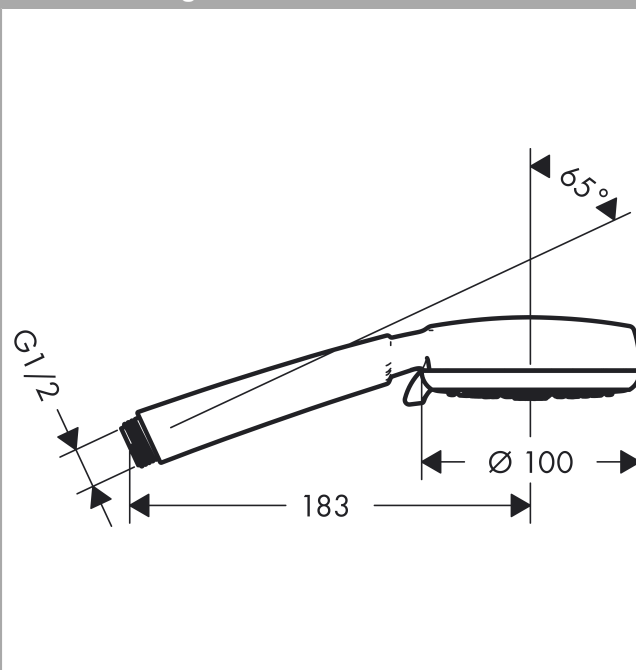

Crometta 100

Crometta 100 Vario hand shower

Surfaces: **white/chrome** Article Number: **26824400**

Description

product features

- shower head size: 100 mm
- spray type adjustment by turning spray disc
- spray type: Rain, Normal spray, Shampoo spray, Massage spray
- maximum flow rate (at 0.3 MPa): 18 l/min
- with internal water conduction
- rinseable dirt filter
- connection thread G ½
- connection dimension: DN15
- suitable for continuous flow water heaters

Technology

Product image

Scale drawing

Flowchart

The consumption was measured in combination with the appropriate fittings (thermostat/mixer/in-wall valve) to reflect actual application in practice.