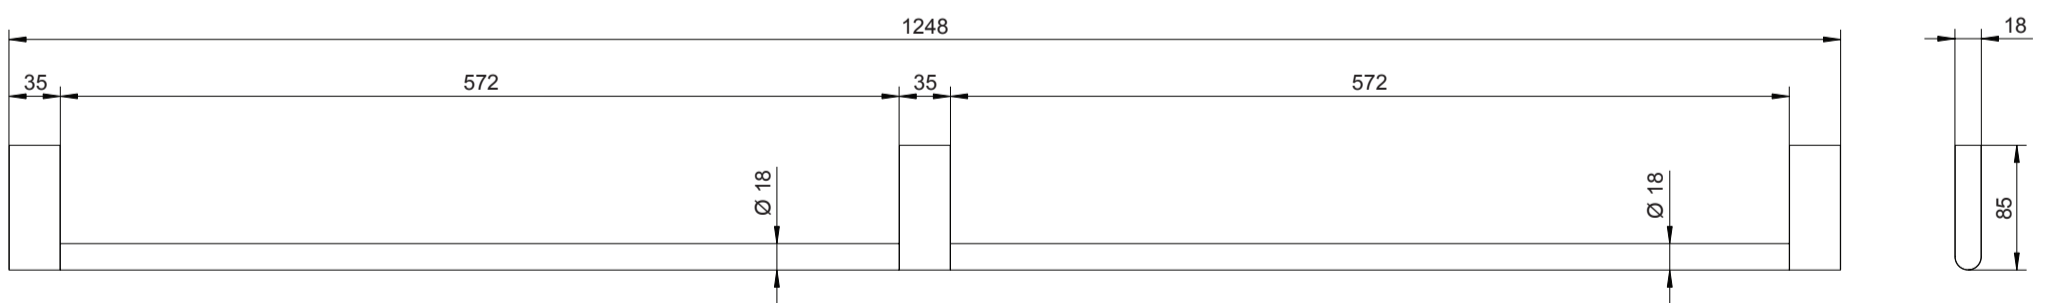

XX = AA

Position

- 1 = H 961 942 NU
- 2 = H 961 493 NU

CONNECT
 E 6985 ..

1104 / H 965 794
 (+ A 865 612)
 Made by JADO in E.U.

E 6985

1
↓
7

2