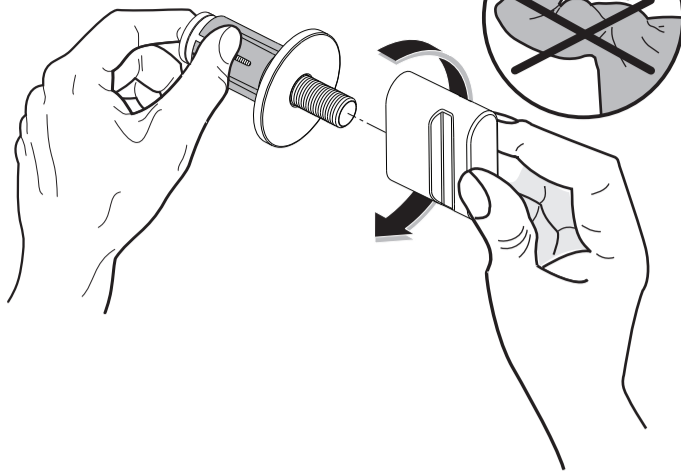

1
↓
7

2

3

4

1

5

5b
5a

x3

6

x3

x3

7

2,5

2,5

2,5

E 6981

E 6981

E 6985