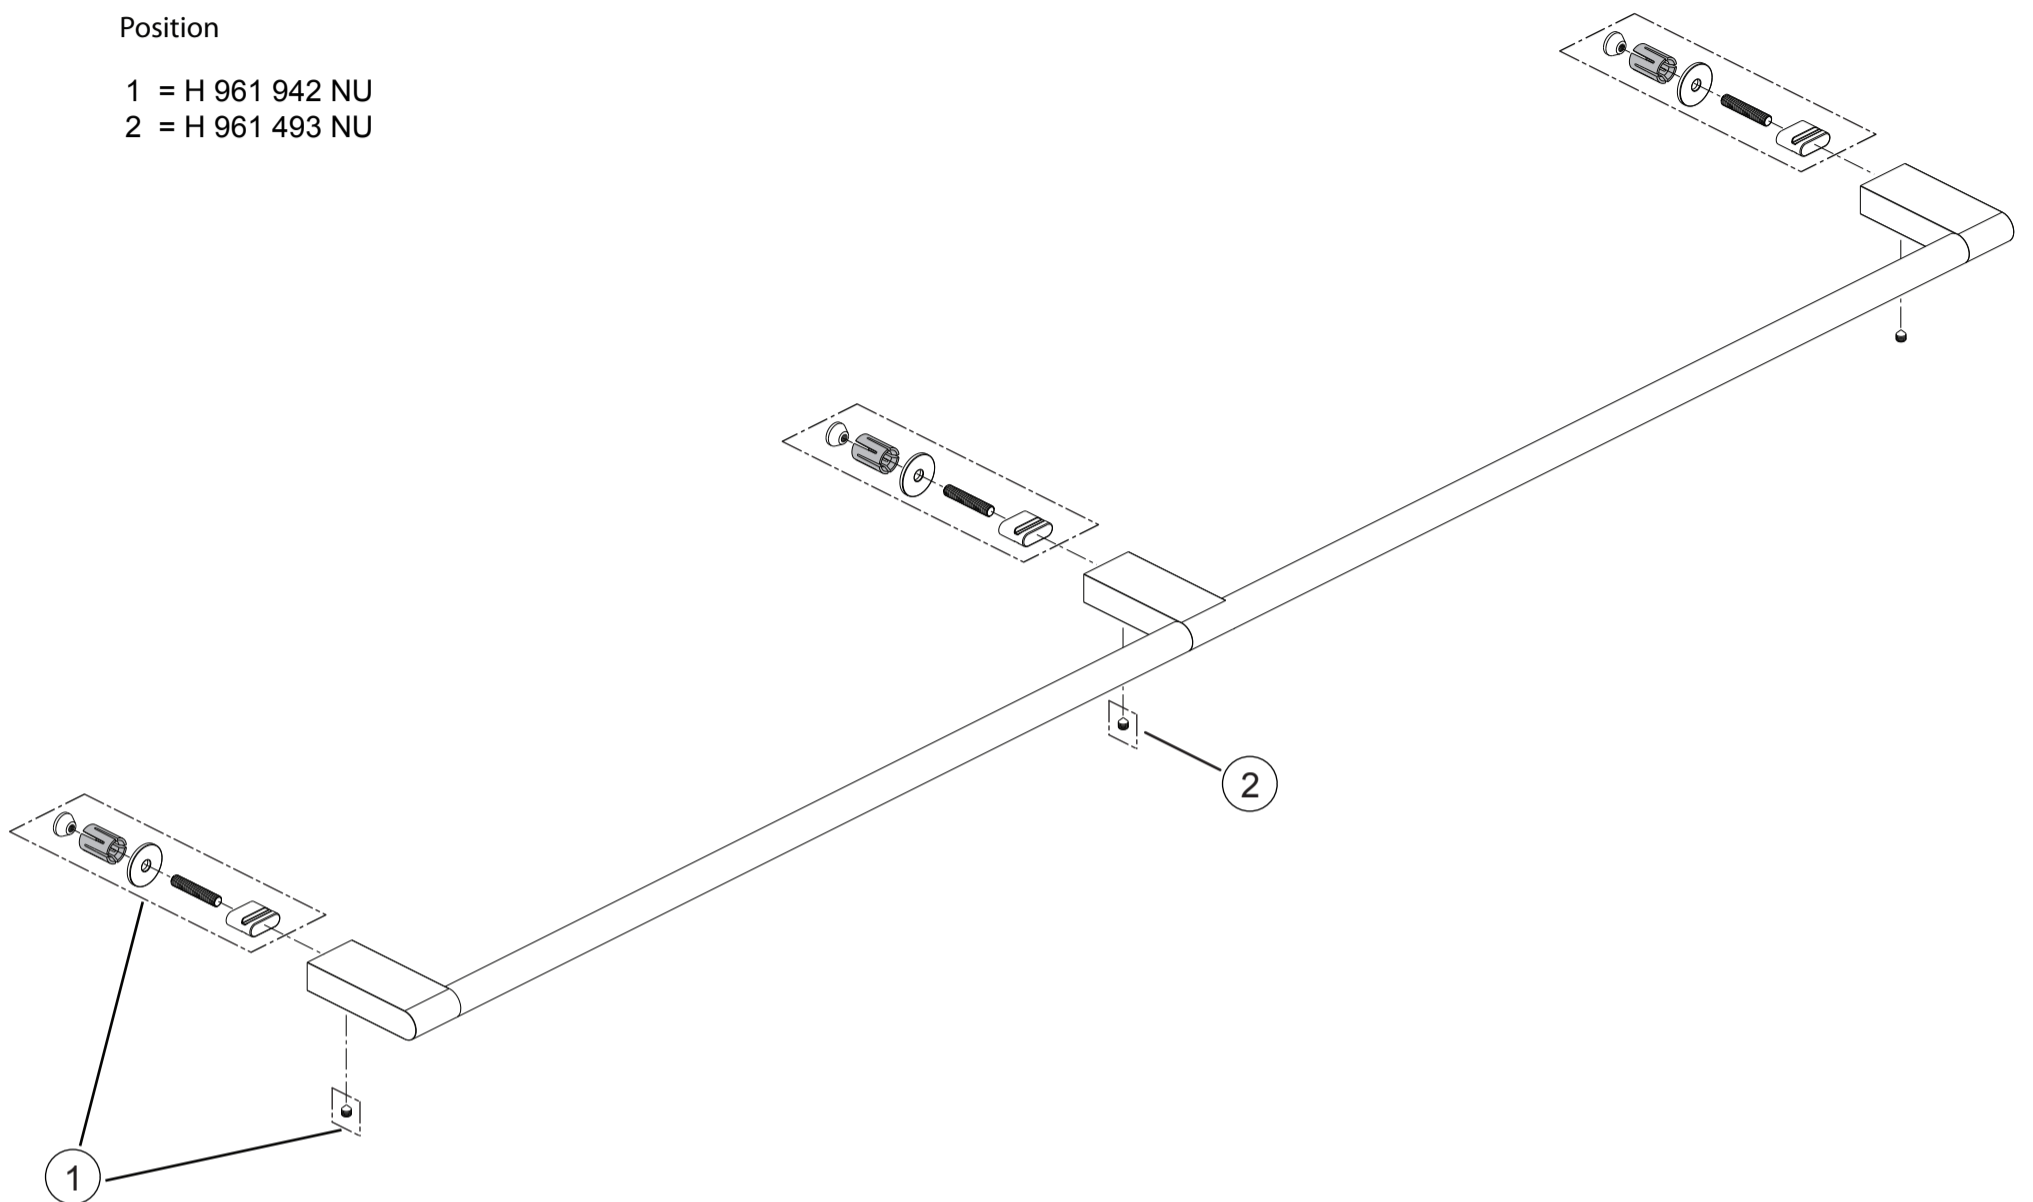

XX = AA

Position

- 1 = H 961 942 NU
- 2 = H 961 493 NU

CONNECT
 E 6985 ..

1104 / H 965 794
 (+ A 865 612)
 Made by JADO in E.U.

E 6985

1
↓
7

2