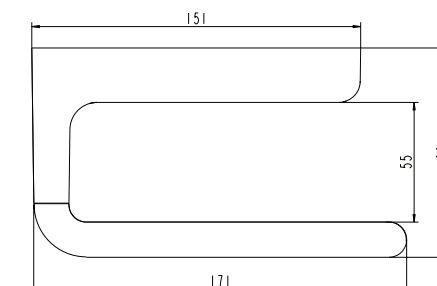

A 9143

Ideal Standard International BVBA
Chaussée de Wavre, 1789 - box 15
1160 Bruxelles
Belgium

www.idealstandardinternational.com