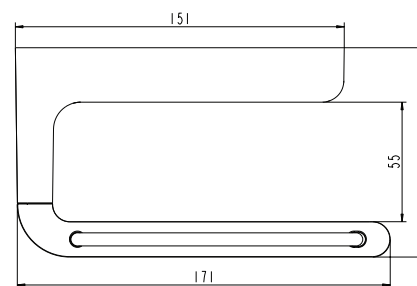

XX = AA

Position

1 = H 961 936 NU

2 = H 961 493 NU

SoftMood

A 9142 + A 9143 ..

0811 / H 965 800 - 1
 (+ A 865 612)
 Made by JADO in E.U.

A 9142