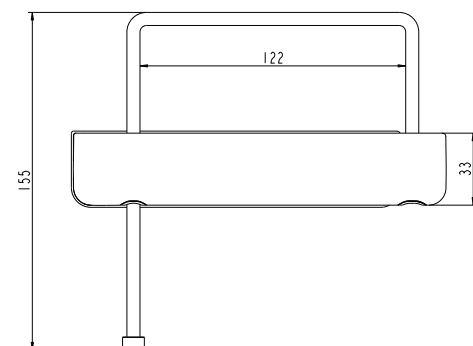

XX = AA

Position

1 = H 961 936 NU

2 = H 961 493 NU

SoftMood

A 9142 + A 9143 ..

0811 / H 965 800 - 1
 (+ A 865 612)
 Made by JADO in E.U.

A 9142

A 9143

Ideal Standard International BVBA
 Chaussée de Wavre, 1789 - box 15
 1160 Bruxelles
 Belgium

www.idealstandardinternational.com

2

1

1

3

4