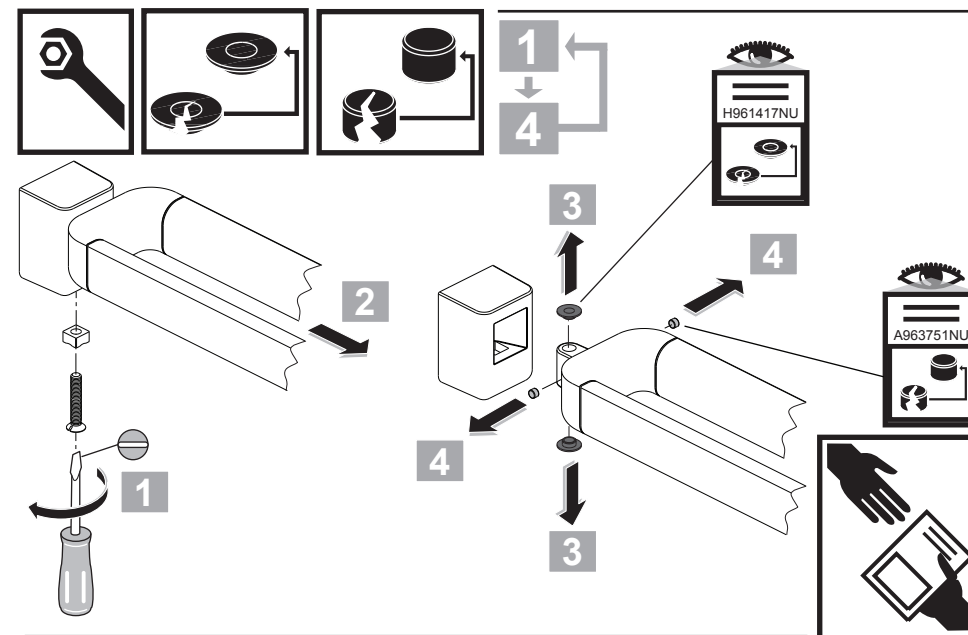

XX = AA

Position

1 = H 961 967 NU

2 = H 961 395 NU

3 = H 961 417 NU

4 = A 963 751 NU

SOFTMOOD

A 9138 ..

0811 / H 965 782 - 1

(+ A 865 612)

Made by JADO in E.U.

Ideal Standard International BVBA
 Chaussée de Wavre, 1789 - box 15
 1160 Bruxelles
 Belgium

www.idealstandardinternational.com