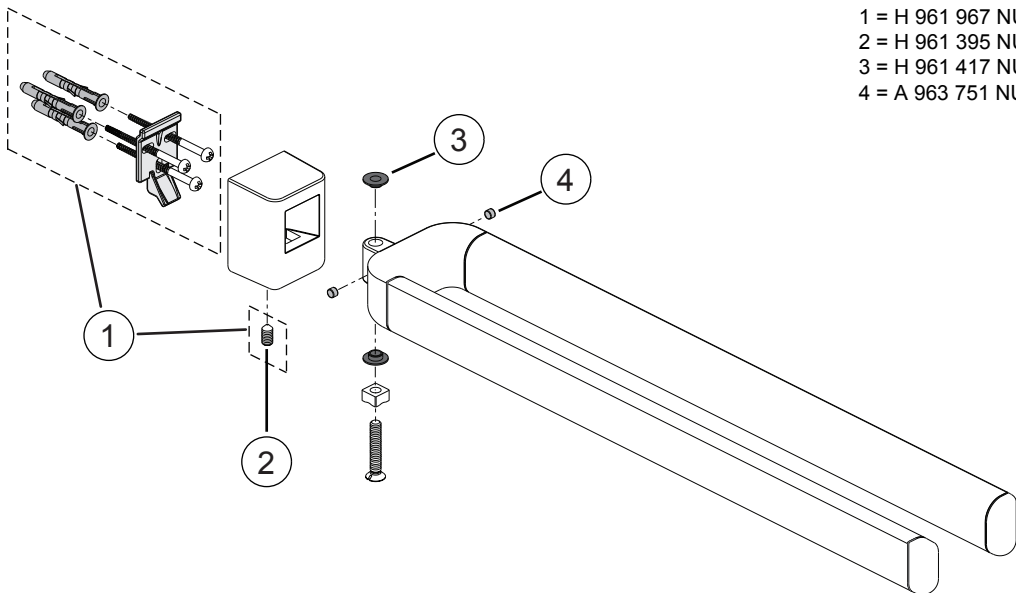

XX = AA

Position

1 = H 961 967 NU

2 = H 961 395 NU

3 = H 961 417 NU

4 = A 963 751 NU

SOFTMOOD

A 9138 ..

0811 / H 965 782 - 1

(+ A 865 612)

Made by JADO in E.U.

Ideal Standard International BVBA
 Chaussée de Wavre, 1789 - box 15
 1160 Bruxelles
 Belgium

www.idealstandardinternational.com