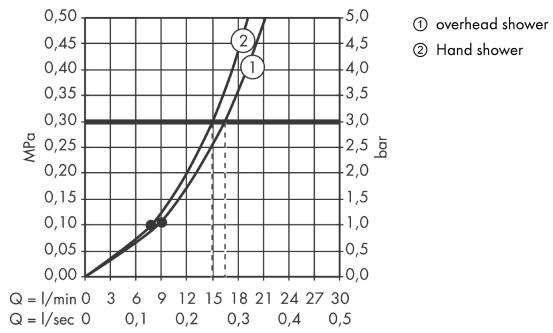

Croma Select S Croma Select S 180 2jet Showerpipe

Surfaces: **white/chrome** Article Number: **27253400**

Flowchart