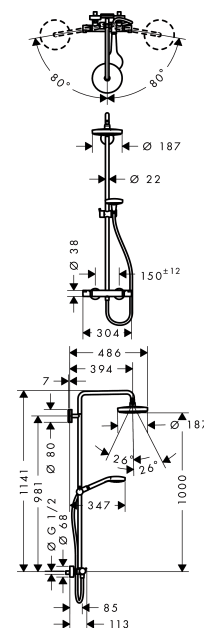

Croma Select S

Croma Select S 180 2jet Showerpipe

Surfaces: **white/chrome** Article Number: **27253400**

Description

product features

- overhead shower Croma Select S 180 2jet
- shower head size: 180 mm
- overhead shower angle adjustable
- spray type: Rain, IntenseRain
- convenient diversion via Select button
- flow rate IntenseRain spray (at 0.3 MPa): 16 l/min
- flow rate Rain spray (at 0.3 MPa): 16 l/min
- operating pressure: min. 1,5 bar / max. 10 bar
- shower arm length: 400 mm
- swivel shower arm
- thermostat Ecostat Comfort
- safety lock at 40° C
- adjustable hot water limitation
- outlets controlled via turning handle
- installation type: exposed installation
- connection dimension DN15
- connection thread G ½
- centre distance 150 mm ± 12 mm
- height-adjustable hand shower holder
- scope of supply: wall bar spacer (grey)

consists of

- Isiflex shower hose 1.60 m (#28276XXX)
- Croma Select S 180 2jet overhead shower (#26522XXX)
- Croma Select S Multi hand shower (#26800XXX)

Technology

Product image

Scale drawing

Croma Select S Croma Select S 180 2jet Showerpipe

Surfaces: **white/chrome** Article Number: **27253400**

Flowchart

Croma Select S
Croma Select S 180 2jet Showerpipe
 Surfaces: **white/chrome** Article Number: **27253400**

Installation examples