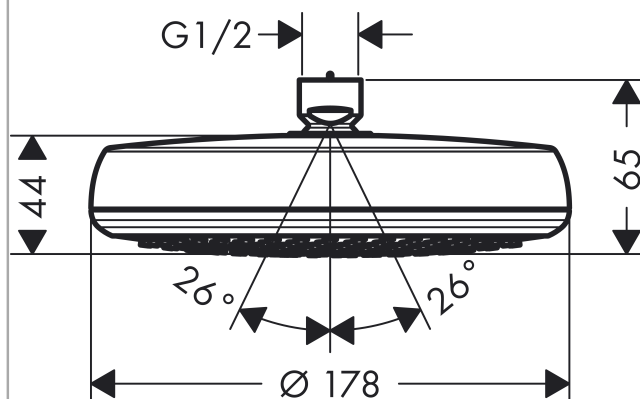

Crometta 100
Crometta 160 1jet overhead shower EcoSmart 9 l/min
 Surfaces: **chrome** Article Number: **26578000**

Description

product features

- shower head size: 160 mm
- spray type: Rain
- flow rate Rain spray (at 0.3 MPa): 9 l/min
- spray disc surface in two variants: chrome or white
- material spray disc: plastic
- installation type: ceiling or wall
- connection thread G ½
- connection dimension: DN15

Optional Accessoires

- Shower arm 230 mm (#27412XXX)
- Ceiling connector 100 mm (#27479XXX)

Technology

Product image

Scale drawing

Flowchart

The consumption was measured in combination with the appropriate fittings (thermostat/mixer/in-wall valve) to reflect actual application in practice.