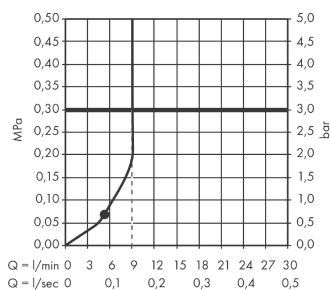

Crometta 100
Crometta 160 1jet overhead shower EcoSmart 9 l/min
 Surfaces: **chrome** Article Number: **26578000**

Description

product features

- shower head size: 160 mm
- spray type: Rain
- flow rate Rain spray (at 0.3 MPa): 9 l/min
- spray disc surface in two variants: chrome or white
- material spray disc: plastic
- installation type: ceiling or wall
- connection thread G ½
- connection dimension: DN15

Optional Accessoires

- Shower arm 230 mm (#27412XXX)
- Ceiling connector 100 mm (#27479XXX)

Technology

Product image

Scale drawing

Flowchart

The consumption was measured in combination with the appropriate fittings (thermostat/mixer/in-wall valve) to reflect actual application in practice.