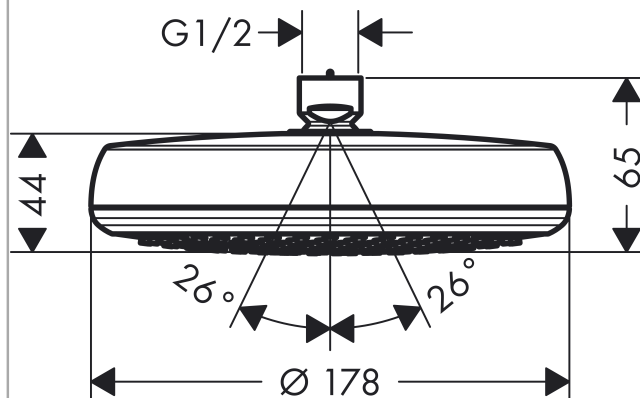

Scale drawing