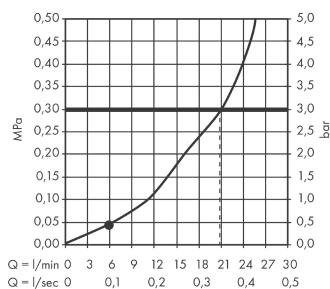

Flowchart

The consumption was measured in combination with the appropriate fittings (thermostat/mixer/in-wall valve) to reflect actual application in practice.