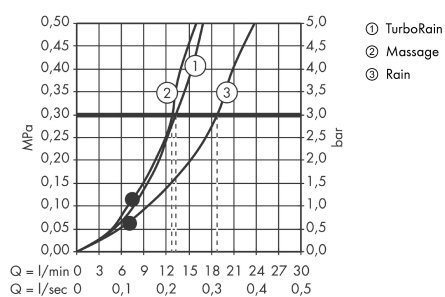

Crometta 100

Crometta 100 Multi hand shower

Surfaces: **white/chrome** Article Number: **26823400**

Description

product features

- shower head size: 100 mm
- spray type adjustment by turning spray disc
- spray type: Rain, TurboRain, Massage spray
- maximum flow rate (at 0.3 MPa): 19 l/min
- with internal water conduction
- rinseable dirt filter
- connection thread G ½
- connection dimension: DN15
- suitable for continuous flow water heaters

Technology

Product image

Scale drawing

Flowchart

The consumption was measured in combination with the appropriate fittings (thermostat/mixer/in-wall valve) to reflect actual application in practice.