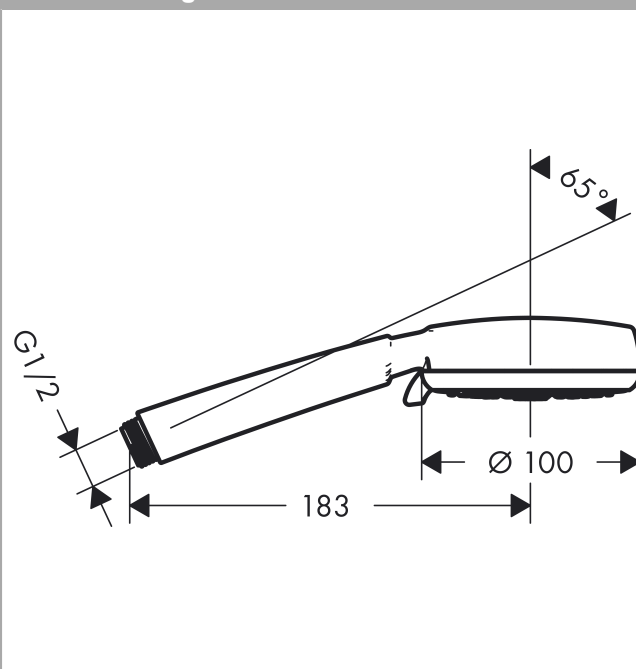

Crometta 100

Crometta 100 Multi hand shower

Surfaces: **white/chrome** Article Number: **26823400**

Description

product features

- shower head size: 100 mm
- spray type adjustment by turning spray disc
- spray type: Rain, TurboRain, Massage spray
- maximum flow rate (at 0.3 MPa): 19 l/min
- with internal water conduction
- rinseable dirt filter
- connection thread G ½
- connection dimension: DN15
- suitable for continuous flow water heaters

Technology

Product image

Scale drawing

Flowchart

The consumption was measured in combination with the appropriate fittings (thermostat/mixer/in-wall valve) to reflect actual application in practice.