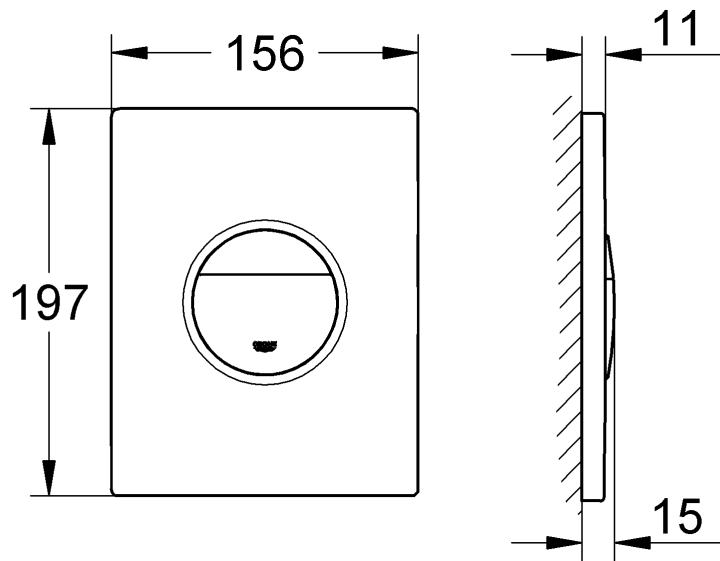

38 765

38 847

38 869

Nova Cosmopolitan

Design & Quality Engineering GROHE Germany

96.539.131/ÄM 217734/02.10

GROHE

ENJOY WATER®