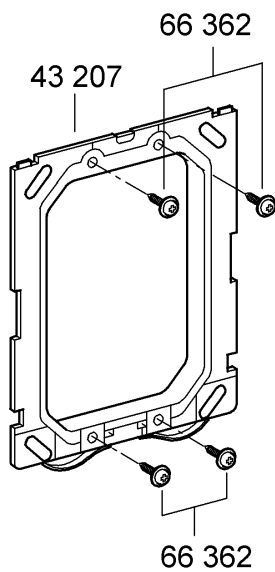

38 765
38 847