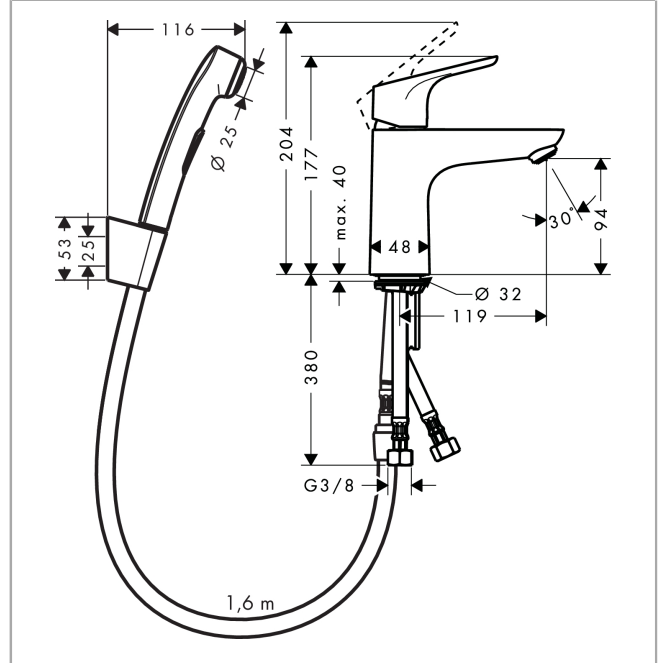

Focus

Bidette 1jet hand shower/ Focus 100 single lever basin mixer set 1.60 m

Surfaces: **chrome** Article Number: **31927000**

Description

product features

- flow rate: 5 l/min
- ceramic cartridge
- temperature limitation adjustable
- push-open waste set G 1¼
- suitable for continuous flow water heaters
- connection dimension: DN15

Technology

Product image

Scale drawing

Flowchart